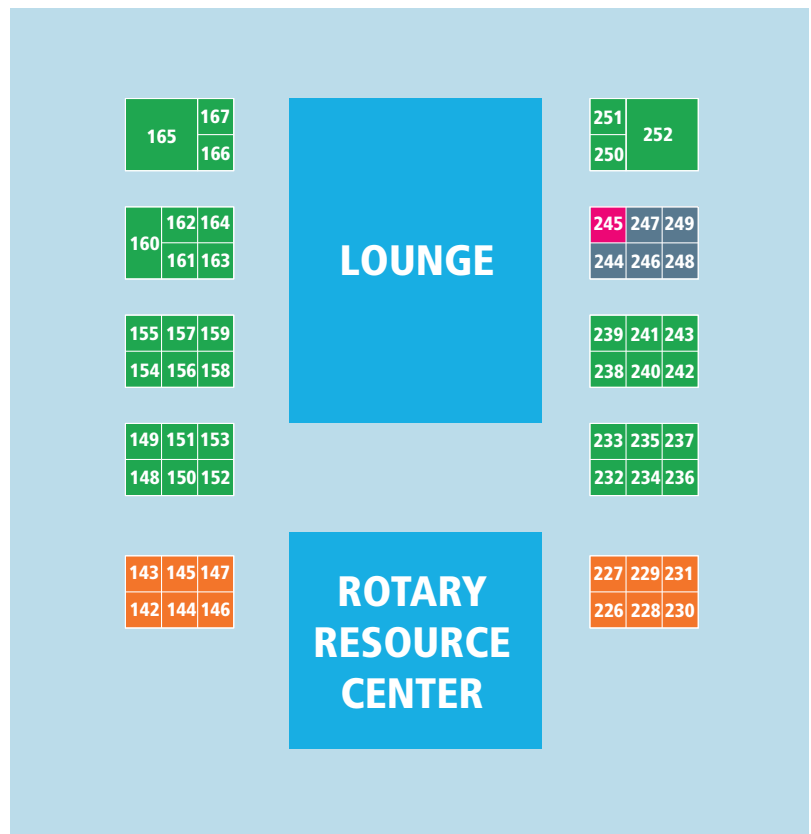

# PARTICIPATE IN LITRAG ACTIVITIES AT 2015 RI CONVENTION, SÃO PAULO, BRAZIL, 6-9 JUNE

**VISIT US  
AT BOOTH  
#245**

## HOUSE OF FRIENDSHIP (HOF)

Friday, 5 June	09:00-18:00
Saturday, 6 June	10:00-18:00
Sunday, 7 June	08:30-16:00
Monday, 8 June	08:30-18:00
Tuesday, 9 June	08:30-18:00

### LITRAG ANNUAL MEETING

**TUESDAY, 9 JUNE 2015 AT 12:15 - 13:15**

**Holiday Inn Parque Anhembi Ipê Branco Rua Professor Milton Rodrigues,  
100 - Parque Anhembi, São Paulo, 02009 Brazil**